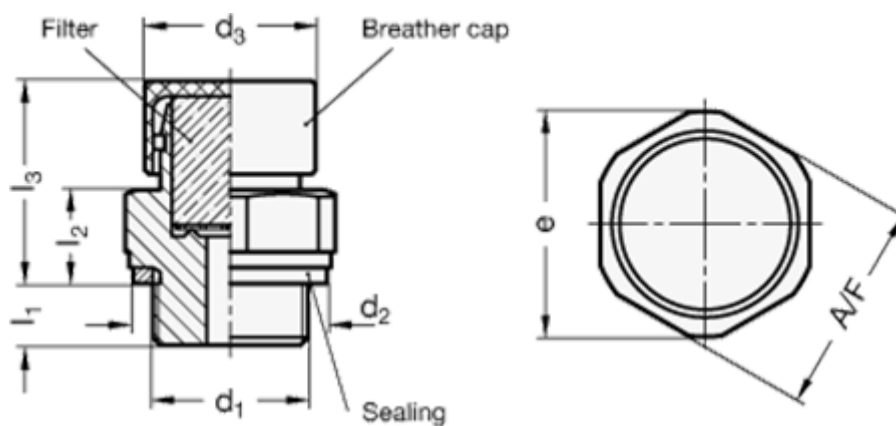

# Data Sheet

Article number: 20882M1215MSM  
Description: E+G Udluftningsfilter  
Breather filters GN 882-M12x1.5-MS-M

## Measures

A/F	= 22
d2	= 18
d3	= 22
e	= 23.5
l1	= 8.5
l2	= 11.5
l3	= 25.5
Thread d1	= M12x1.5